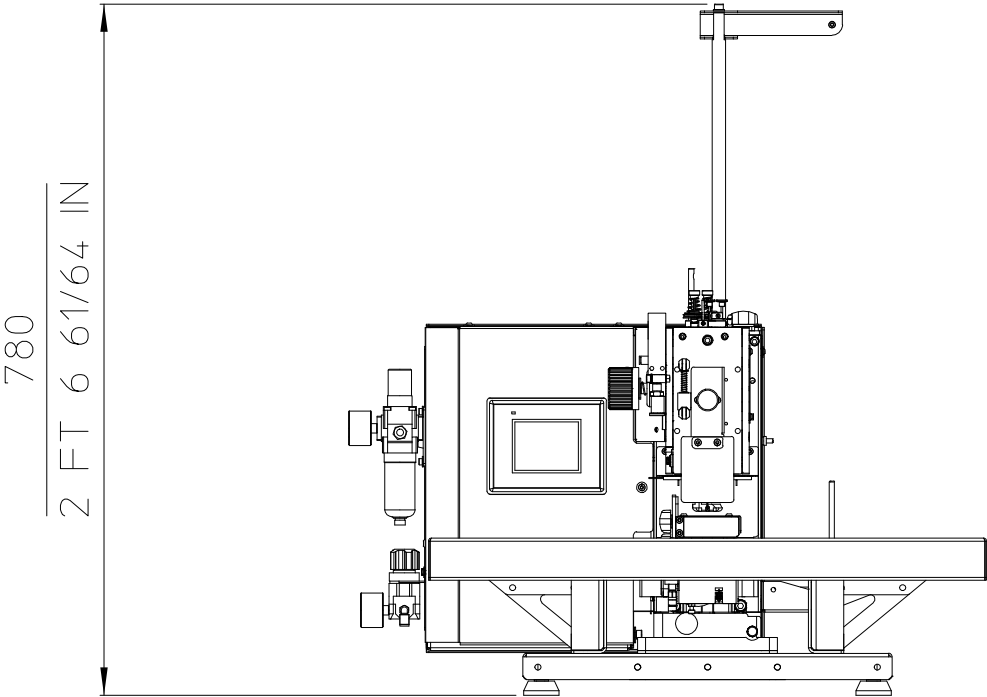

SOCKS BOARDING EASY RIDER