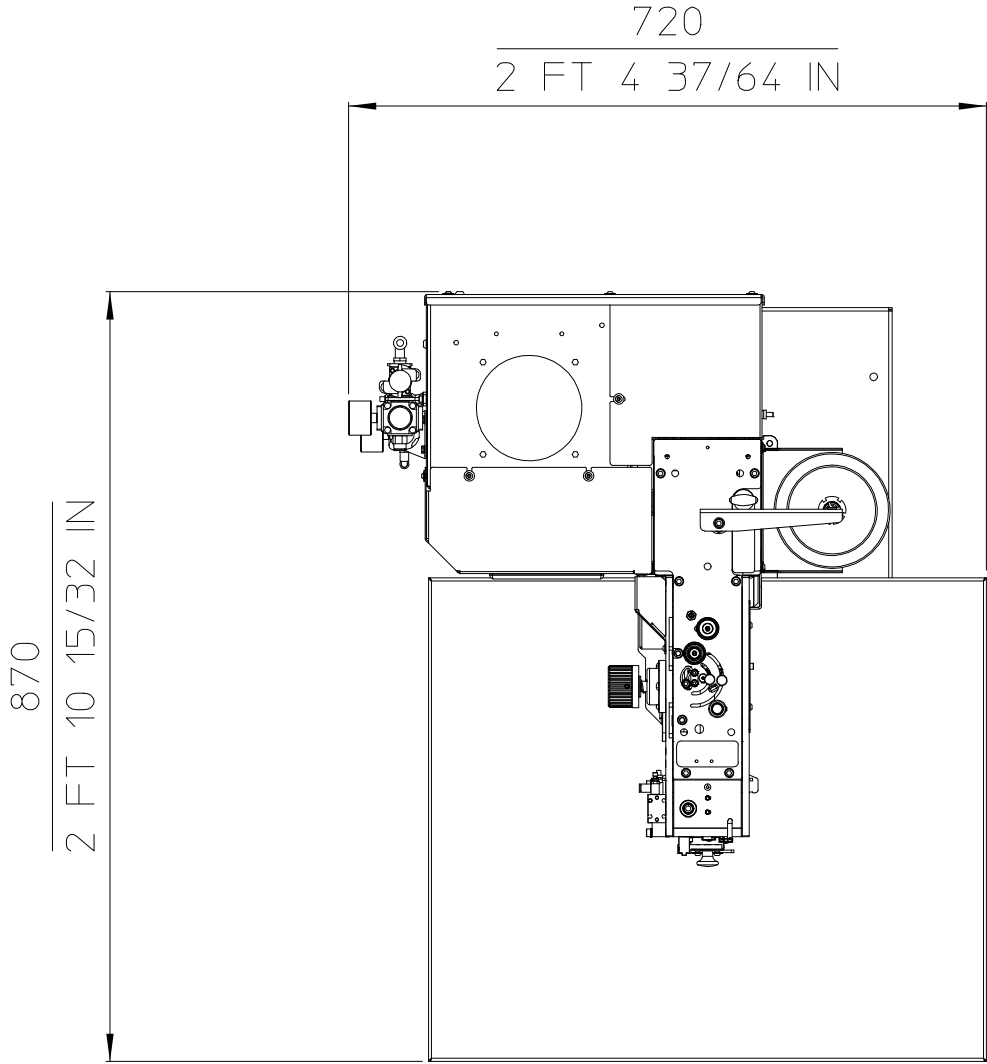

SOCKS BOARDING EASY RIDER