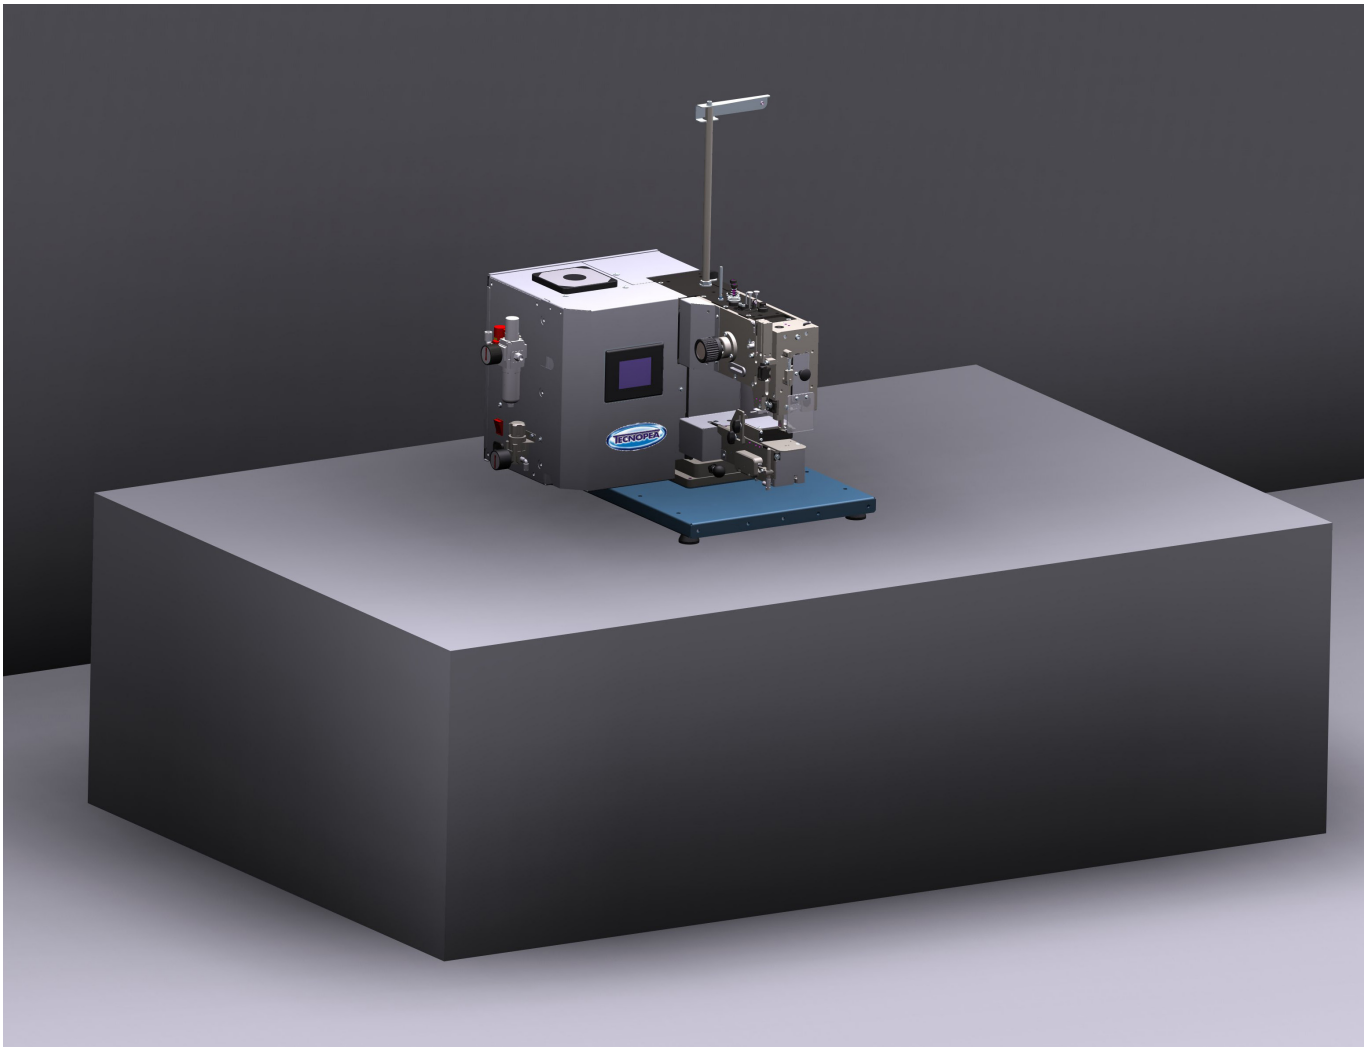

SOCKS PACKAGING

SEWING MACHINE

EASY RIDER

SOCKS BOARDING EASY RIDER

Sewing machine for cardboard riders. Easy Rider operates by means of a brush-less servo motor and it is equipped with a PLC for a fully electronic operation through a touch-screen display. Integrated drive motor allows a very easy sewing machine installation on any table or support, without the need for an external transmission system.

SOCKS BOARDING

EASY RIDER

Specifications	Values
Dimensions	870 x 720 x 780 (h)
Air pressure	6 bar
Air consumption	0,3 m ³
Installed power	0,4 kW
Max revolution speed	1.400 Rpm
Min sewing time	0,5 Seconds
Stitch width	6 mm
Max sewing thickness	25 mm

Features
Minimum sewing time for 5 stitches: 0,5 seconds
Side knob for manual cycle facilitates all settings
LED lighting on sewing area (activated from display)
Tilting system to easily access the bottom area for maintenance or settings
Simple and efficient yarn feeding system with the possibility to set the thread length
Machine start activated by the card rider pushing a reference edge. This edge can be easily adjusted to correct the stitches position
Brush-less servomotor for total driving control with acceleration and deceleration settings
Easy Rider is totally accessible from the sides for an easier maintenance

Touch-screen display functions
Variable sewing speed to suit different type of socks and card riders
Number of stitches (3-5-7)
Using buttons shown in the maintenance area all movements can be independently activated
"Needle change / threading needle" function to release the yarn, lower the needle bar and automatically re-sets the machine on completion
Button to activate the stitch position settings with automatic machine re-setting on completion
Lighting LED activation
Production counter